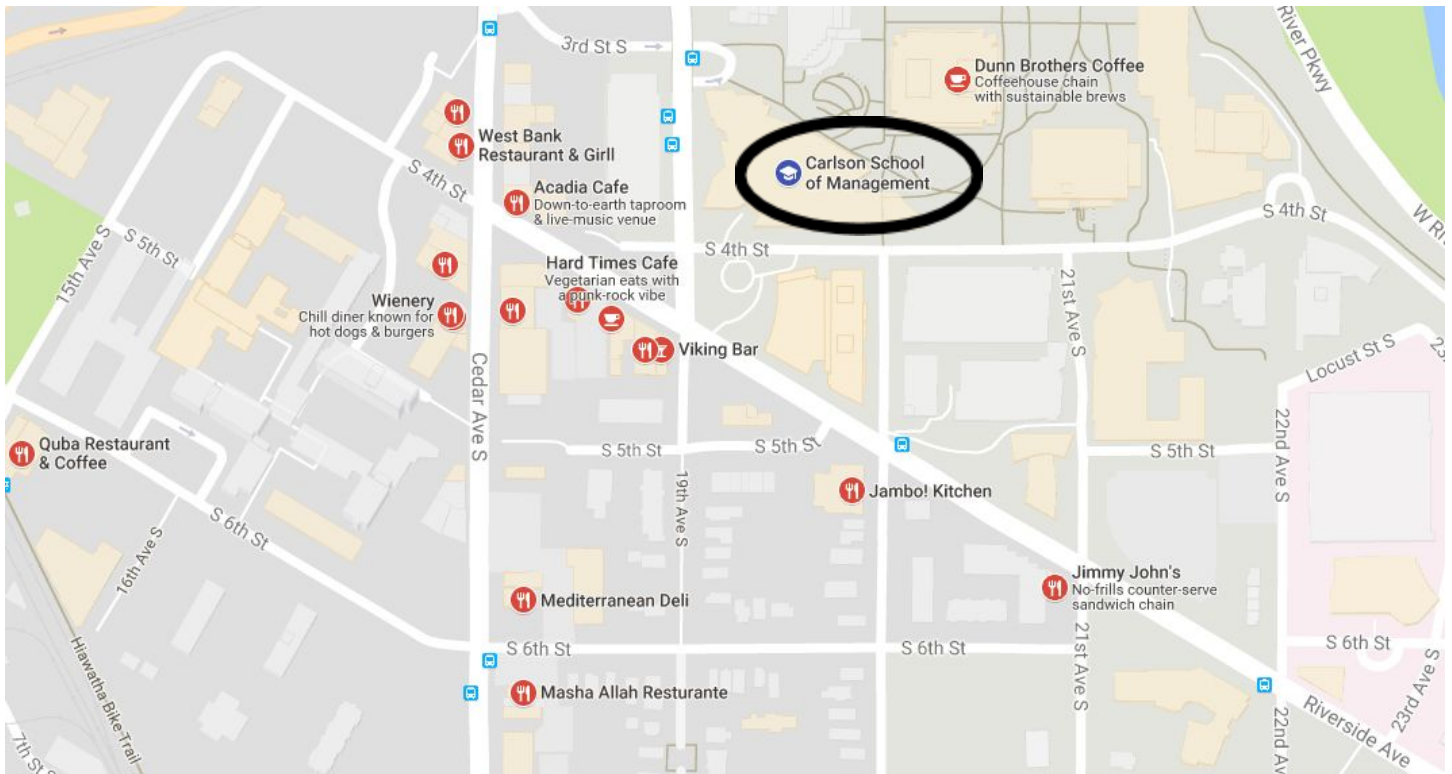

West Bank Food

The dining options listed are all within 10 minutes walking distance of Carlson School of Management.

Alle Amin Coffee Shop - 609 Cedar Ave S.
(Somali)

Cedar Coffee - 421 Cedar Ave S. (East African)

Keefer Court Bakery & Café - 326 Cedar Ave (Asian)

Lucky Dragon Restaurant - 1827 Riverside Ave (Chinese and Vietnamese)

Maashaa 'Allah Restaurant - 605 Cedar Ave S. (East African/Mediterranean)

Mango Factory - 233 Cedar Ave S. (Sushi)

Mediterranean Deli - 523 Cedar Ave S. (Mediterranean)

Red Sea Bar & Restaurant - 320 Cedar Ave S. (Ethiopian)

Republic - 221 Cedar Ave S.

Sagal Restaurant & Coffee - 411 Cedar Ave S. (East African)

Starbucks Coffee - 2515 Riverside Ave

The Corner Bar - 1501 Washington Ave S. (Pizza/American)

The Wienery - 414 Cedar Ave S.

Town Hall Grill & Brewery - 1430 Washington Ave S.

Triple Rock Social Club - 629 Cedar Ave S.

West Bank Diner - 324 Cedar Ave S. (Somali American)